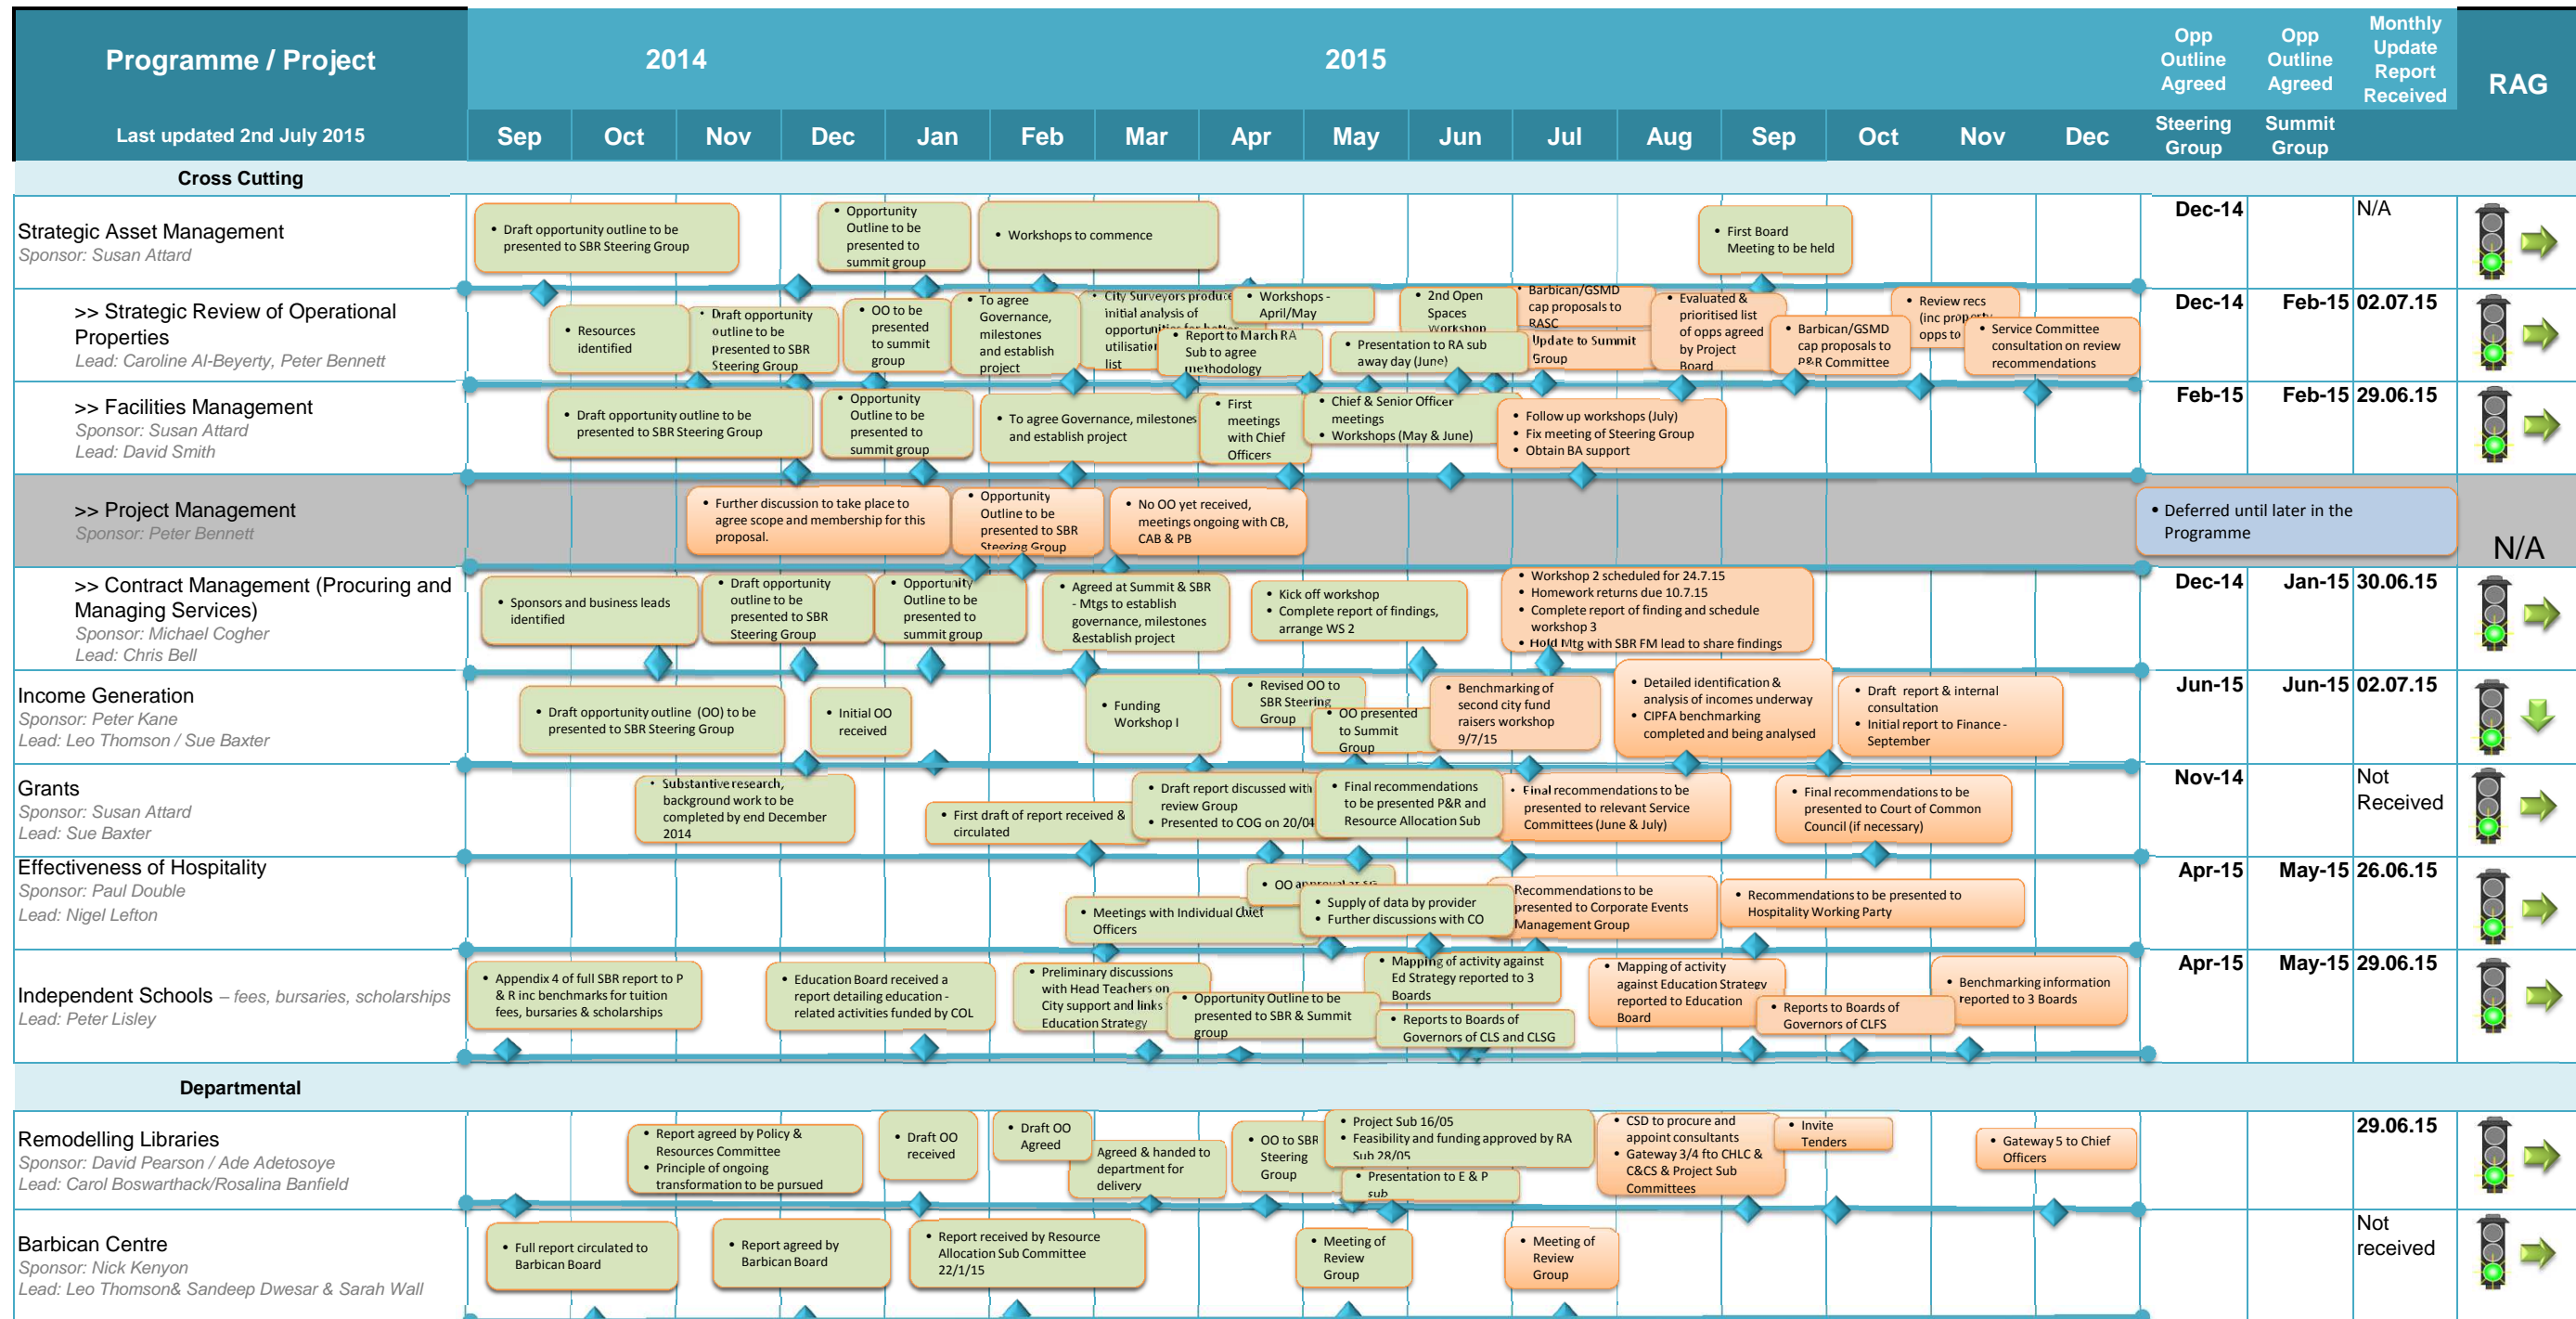

Service Based Reviews Roadmap

- Partnership Working
- Technology Led Project/Programme
- Project is in a critical state, guaranteed to go, or has gone beyond agreed tolerances (financial, benefits, timescales, quality)
- Project is slipping, has slipped or is about to slip within agreed tolerances
- Project is on track

- Milestone
- Project is in a controlled state
- Positive direction of travel
- Negative direction of travel
- Project Closed